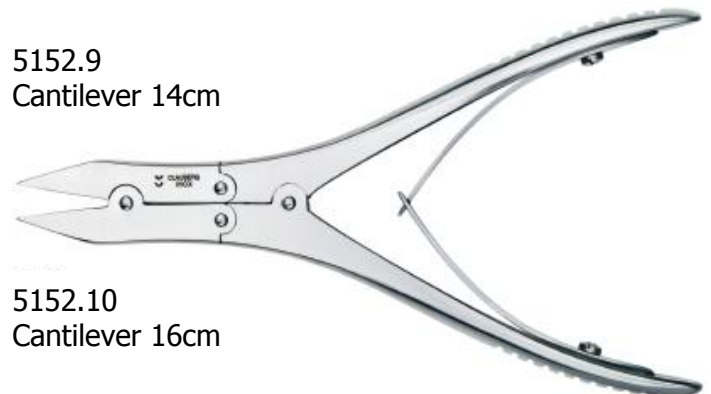

CLAUBERG INSTRUMENTS

Solingen, Stainless Steel

5201.7
Ingrowing nipper
Super slim 11.5cm

5201.1
Ingrowing nipper
Sturdy 10 cm

5201.14
Ingrowing nipper
Super slim 13cm

5152.G
Nail nipper
curved 11.5 cm

5201.17
Onycho soft
for diabetics
11.5 cm

Designed especially for use with diabetics
Blunted ends and chamfered edges reduce
risk of nicks. Small & easy to use.

5152.3
General purpose strong
Curved edge 14 cm

5152.4 Popular General purpose, strong,
Straight edge 14 cm

5152.6
Ingrowing
Nipper 13cm

5152.9
Cantilever 14cm

5152.10
Cantilever 16cm

Cantilevers reduce
hand strain