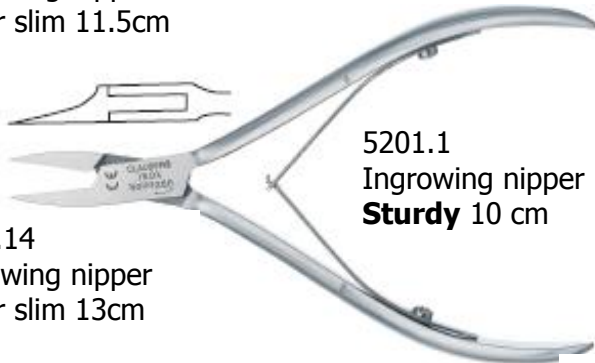

CLAUBERG INSTRUMENTS

Solingen, Stainless Steel

5201.7
Ingrowing nipper
Super slim 11.5cm

5201.1
Ingrowing nipper
Sturdy 10 cm

5201.14
Ingrowing nipper
Super slim 13cm

5152.G
Nail nipper
curved 11.5 cm

5201.17
Onycho soft
for diabetics
11.5 cm

Designed especially for use with diabetics
Blunted ends and chamfered edges reduce
risk of nicks. Small & easy to use.

5152.3
General purpose strong
Curved edge 14 cm

5152.4 Popular General purpose, strong,
Straight edge 14 cm